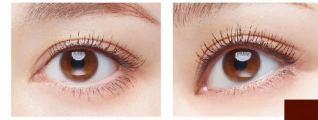

SEPARATE LONG

Catching even short hairs

D-UP PERFECT EXTENSION MASCARA

-- Removable by warm water --

LENGTH VOLUME CURL ★★★★★